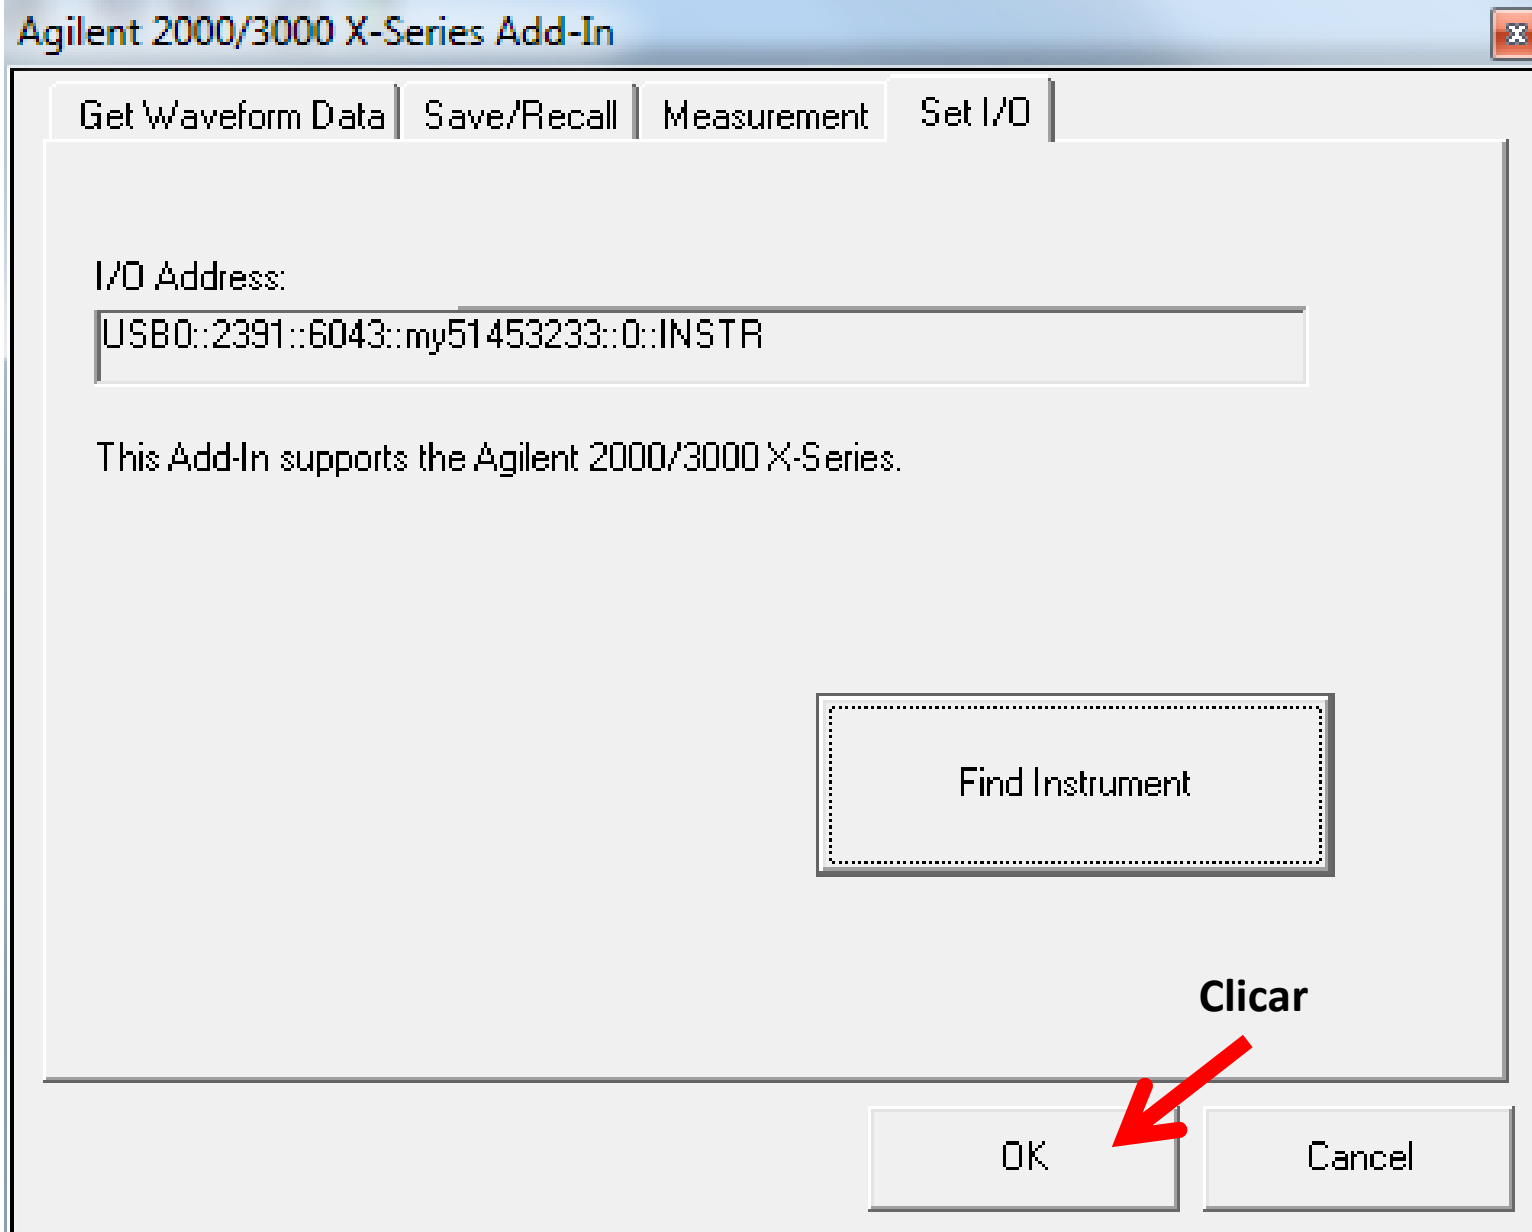

Instrument Type	Name	Manufacturer	Address
Oscilloscope	DSO-X...	AGILENT TECHNO...	USB0::239

Instrument(s) with Instrument Type in bold are supported.

Clicar

OK

Cancel

Tela do Agilent DSO-X 2002A