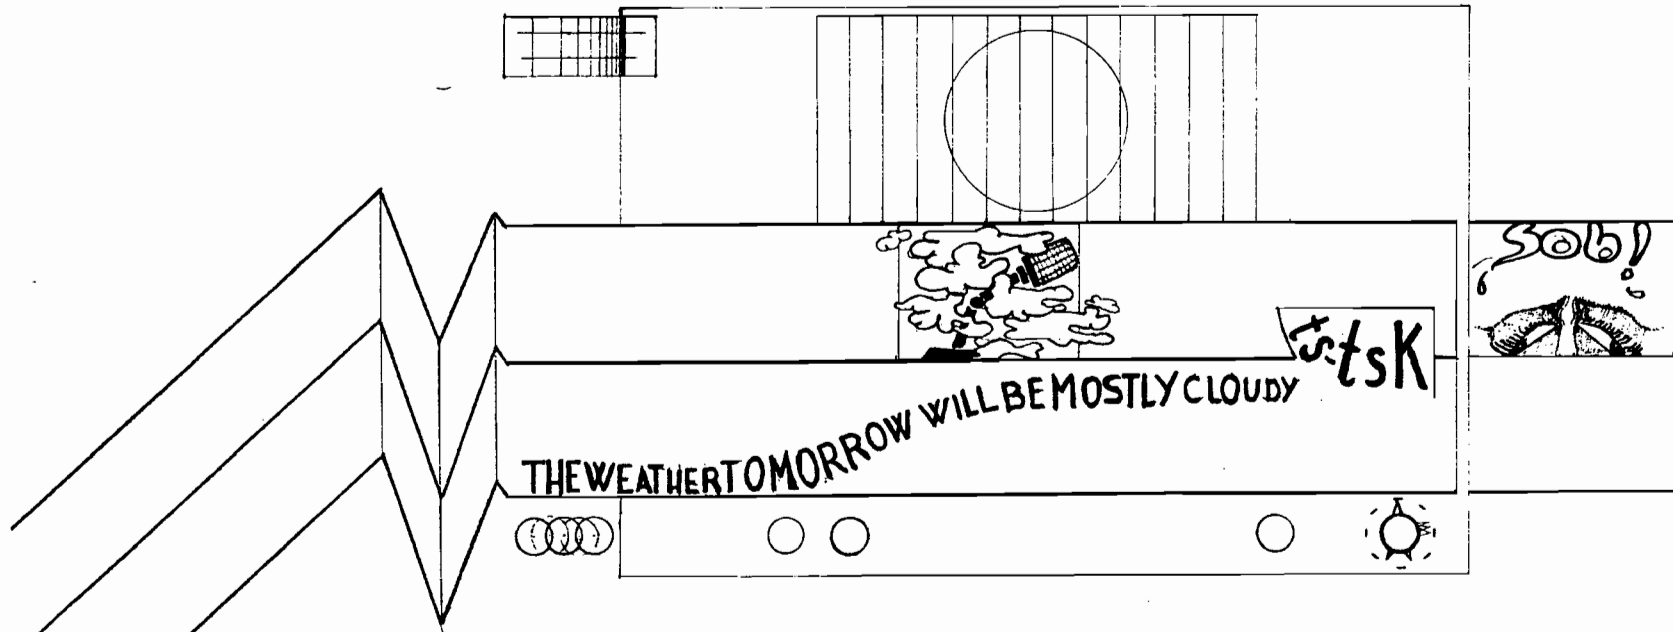

The main section features a musical staff with a treble clef and a key signature of one flat. The lyrics are *Sem-pre li-be-ra deg-g'i-o fol-leg-g*. Above the staff, there are guitar diagrams: a circle with vertical lines, a grid with a diagonal line, and another circle with vertical lines. A hand is shown playing a guitar. Below the staff, the lyrics *She's got a tick-et to ride — She's got* are written. To the left of the staff, the text *tsk* is written in a box. At the bottom, there are several circles and a small diagram of a guitar headstock.