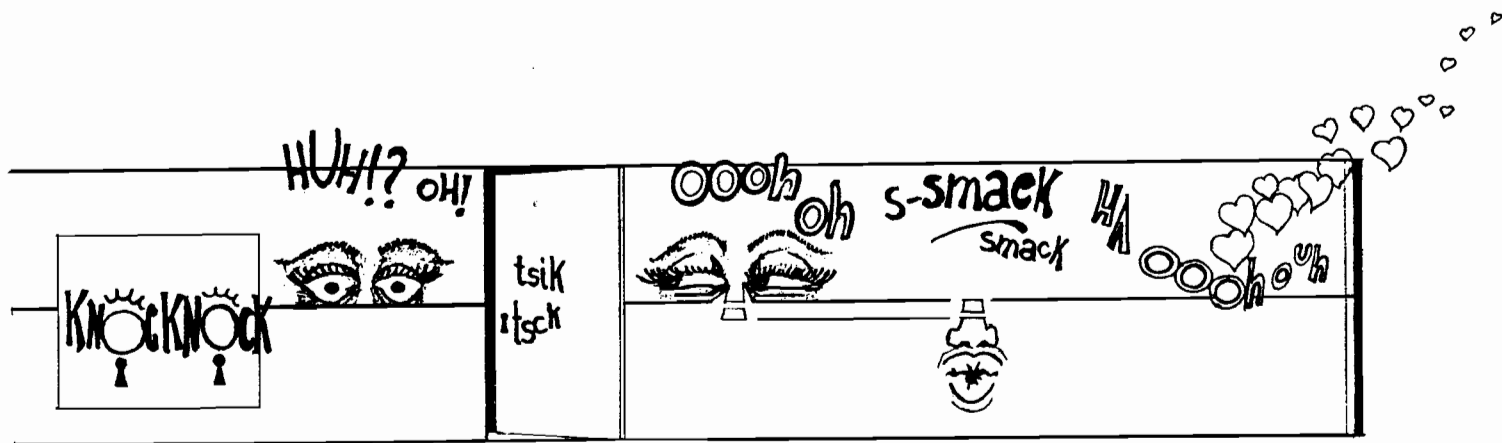

GLOB

i'm Frieda and i have
naturally curly hair do you like girls
with naturally curly hair?

GOOD GRIEF

The top staff shows a trill with notes labeled *Tr* and *Tr*. Below it, the word **SIGH** is written in a stylized font with a pair of eyes underneath. To the right, a diagram shows a vertical line with an arrow pointing right, and a series of circles below it connected by lines, resembling a bell or a sound effect. Below this diagram, the word **DONG DONG DONG** is written in a bold, stylized font.

The main section features a musical staff with a treble clef and a key signature of one flat. The lyrics are *Sem-pre li-be-ra deg-g'i-o fol-leg-g*. Above the staff, there are guitar diagrams: a circle with vertical lines, a grid with a diagonal line, and another circle with vertical lines. A hand is shown playing a guitar. Below the staff, the lyrics *She's got a tick-et to ride — She's got* are written. To the left of the staff, the text *tsk* is written in a box. At the bottom, there are several circles and a small diagram of a guitar headstock.