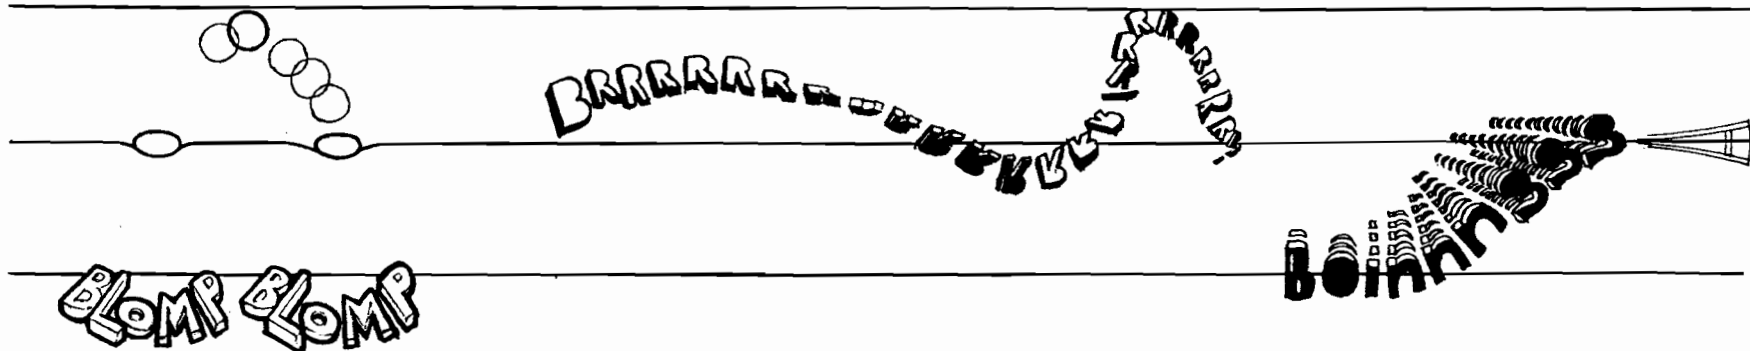

STRIPSONE

CATHY BERBERIAN
Graphics by Roberto Zamarin

ANGAR