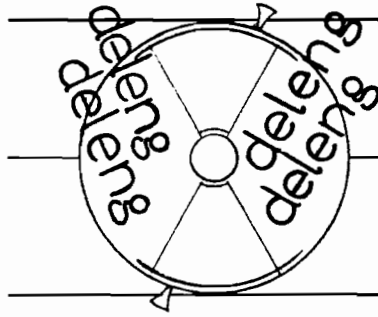

DRINGG

(TINKLE)

DILING-DILING

FIIUUUUUU

FSSSE
FRRA
Phizz
FZZZ

GRRRR

NYA

KRUMPHSS

NYAH
NYAH NYAH

PAP

COUGH

PIIUIIIII

KNOCK
KNOCK

PANT-PANT