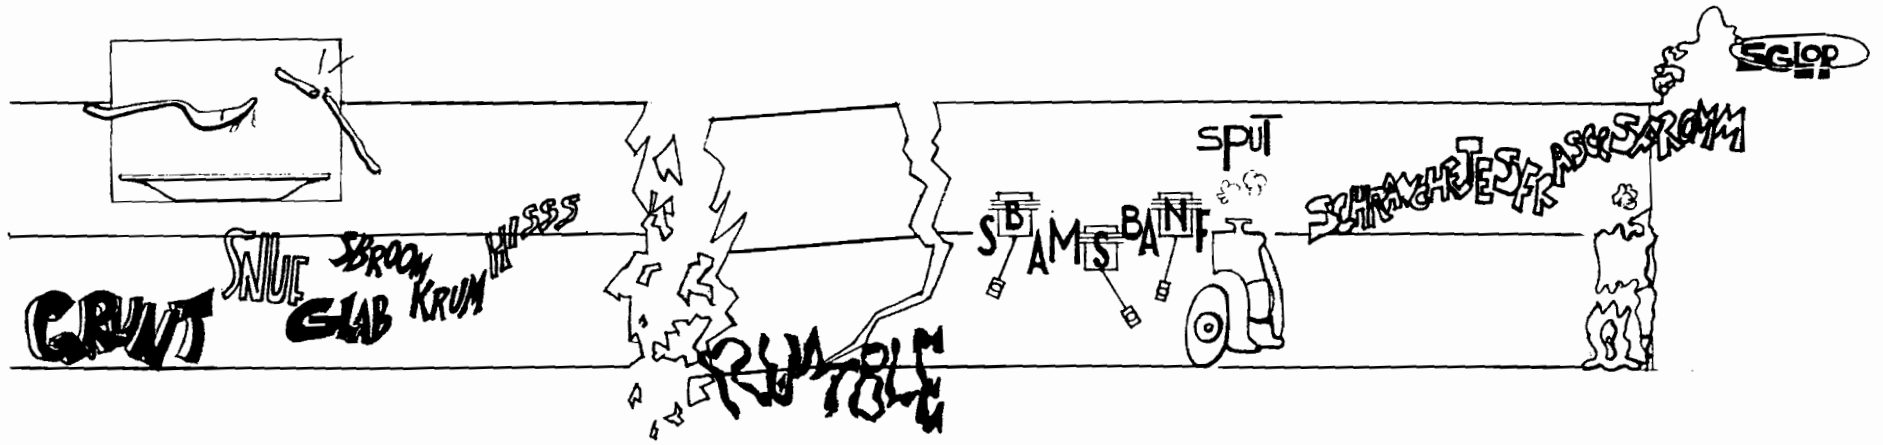

GLOB

i'm Frieda and i have
naturally curly hair do you like girls
with naturally curly hair?

GOOD GRIEF

The top staff shows a trill with notes labeled *Tr* and *Tr*. Below it, the word **SIGH** is written in a stylized font with a pair of eyes underneath. To the right, a diagram shows a vertical line with an arrow pointing right, and a series of circles below it connected by lines, resembling a bell or a sound effect. Below this diagram, the word **DONG DONG DONG** is written in a bold, stylized font.

The main section features a musical staff with a treble clef and a key signature of one flat. The lyrics are *Sem-pre li-be-ra deg-g'i-o fol-leg-g*. Above the staff, there are guitar diagrams: a circle with vertical lines, a grid with a diagonal line, and another circle with vertical lines. A hand is shown playing a guitar. Below the staff, the lyrics *She's got a tick-et to ride — She's got* are written. To the left of the staff, the text *tsk* is written in a box. At the bottom, there are several circles and a small diagram of a guitar headstock.