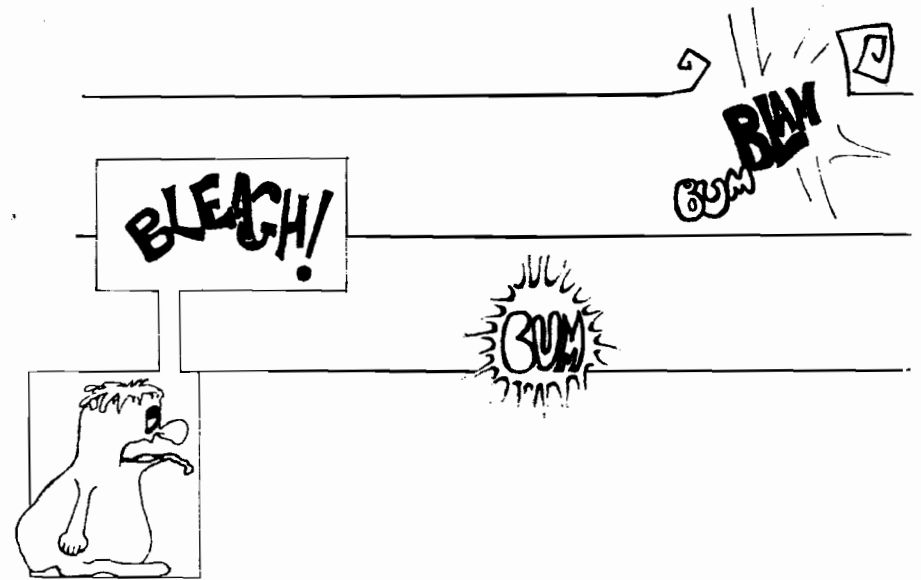

CATHY BERBERIAN
Graphics by Roberto Zamarin

ANGAR

YOU STUPID KITE, COME
DOWN OUT OF THAT TREE!

CLICK

CAI CAI CAI CAI CAI

CLAF CLAF
CLAF

CAKRIIP

CLAMP CLANG CLASH CLASH CLASH CLASH CLASH CLASH

The main section features a musical staff with a treble clef and a key signature of one flat. The lyrics are *Sem-pre li-be-ra deg-g'i-o fol-leg-g*. Above the staff, there are guitar diagrams: a circle with vertical lines, a grid with a diagonal line, and another circle with vertical lines. A hand is shown playing a guitar. Below the staff, the lyrics *She's got a tick-et to ride — She's got* are written. To the left of the staff, the text *tsk* is written in a box. At the bottom, there are several circles and a small diagram of a guitar headstock.