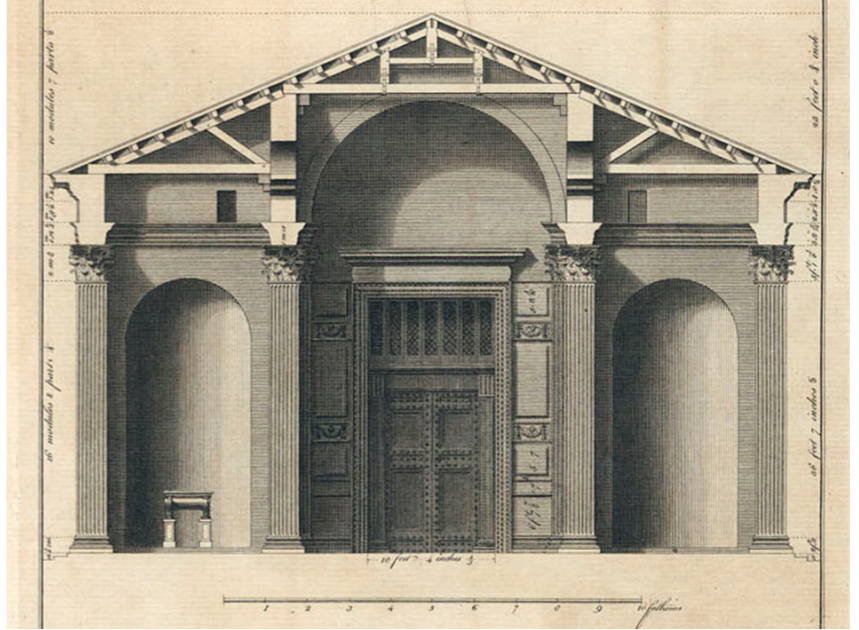

THE GROUND-PLAN OF THE PANTHEON AT ROME.

I. Plate

Half the Paris Foot or Foot Royal.

Scale of 10 Toichous, or 60 Feet.

Diogenes del.

PROFILE ON THE LENGTH OF THE PANTHEON AT ROME.

VI. 187

Diogenes del.

Diogenes del.

Marshall sculp.

Strappella del.

Half the Profile of the side opposite the Entrance.

Half the Profile of the Entrance-side.

Strappella del.

Marshall sculp.

Profile on the breadth of the Portico.

Strappella del.

Marshall sculp.