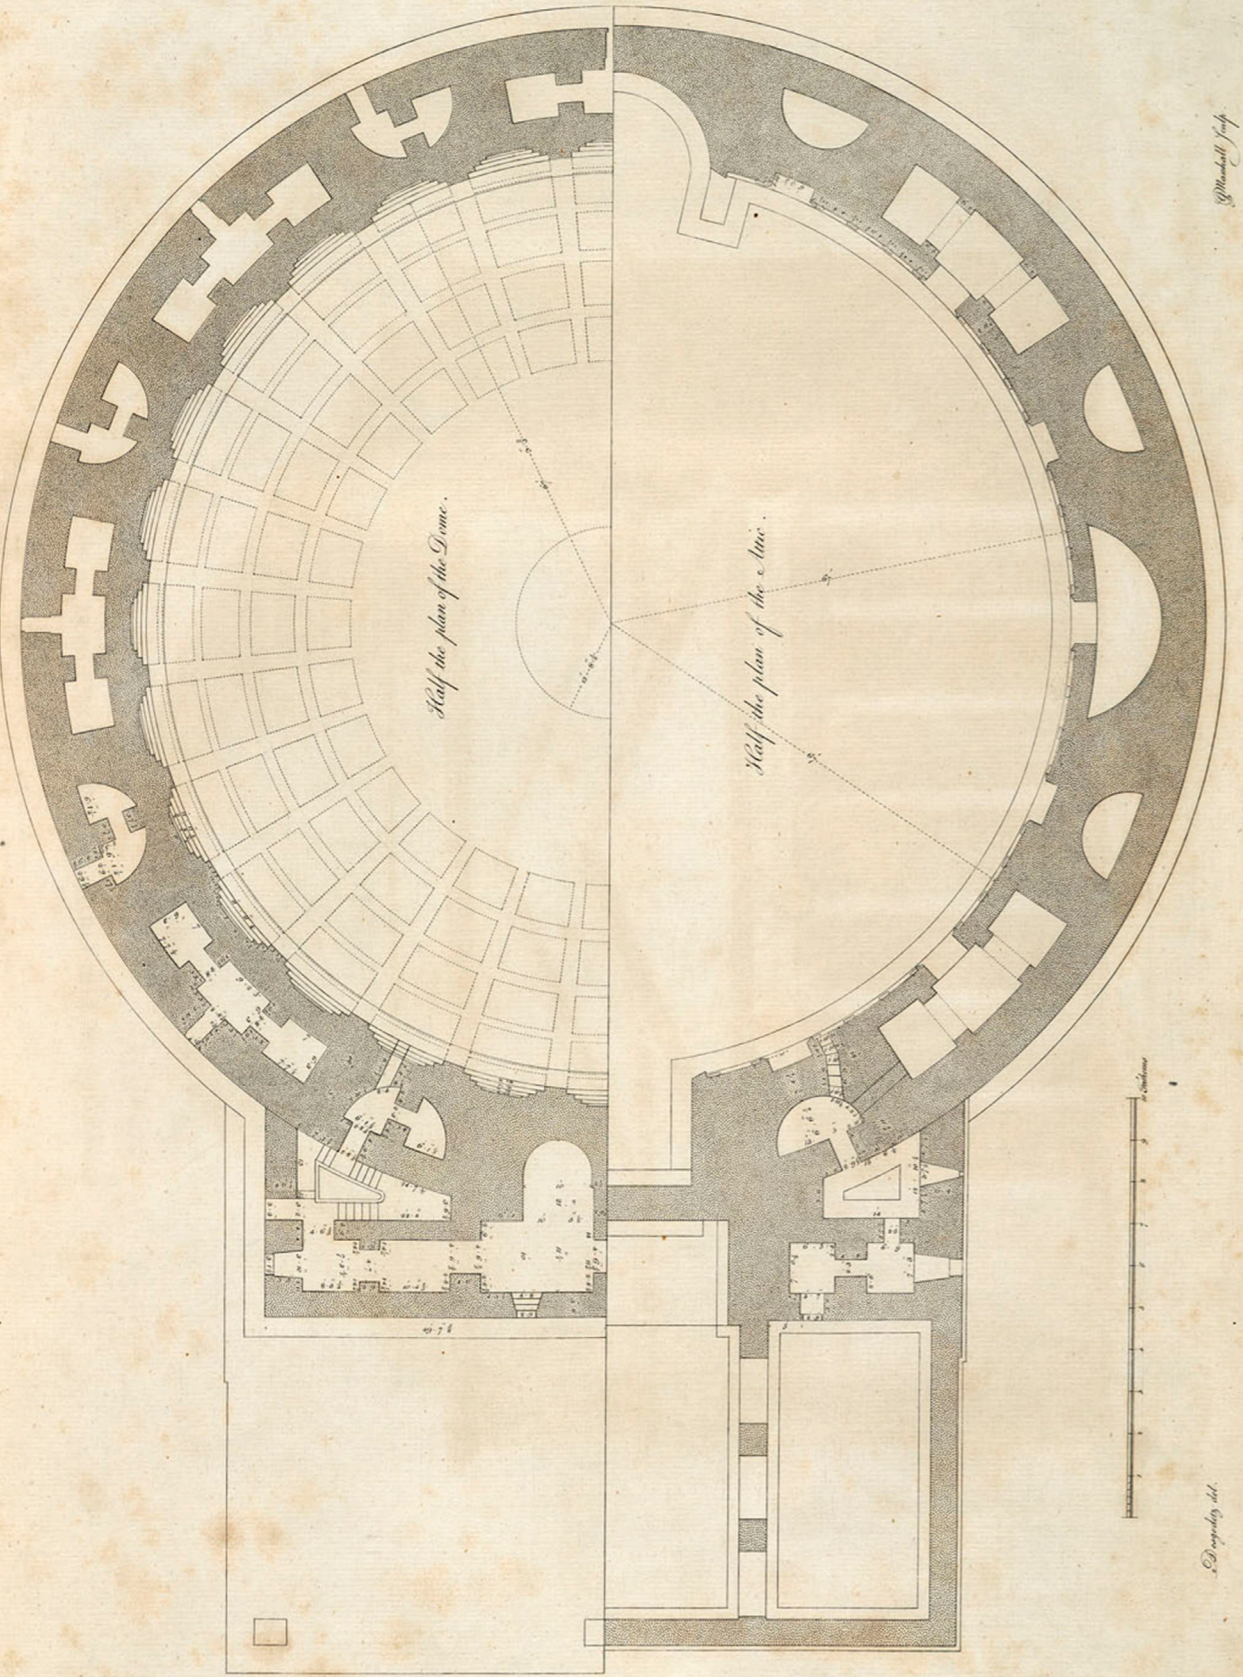

THE GROUND-PLAN OF THE PANTHEON AT ROME.

I. Plate

Half the Paris Foot or Foot Royal.

Scale of 10 Toichous, or 60 Feet.

Diogenes del.

PROFILE ON THE LENGTH OF THE PANTHEON AT ROME.

VI. 187

Diogenes del.

Diogenes del.

Marshall sculp.

Strappella del.

Half the Profile of the side opposite the Entrance.

Half the Profile of the Entrance-side.

Strappella del.

Marshall sculp.

Profile on the breadth of the Portico.

Strappella del.

Marshall sculp.