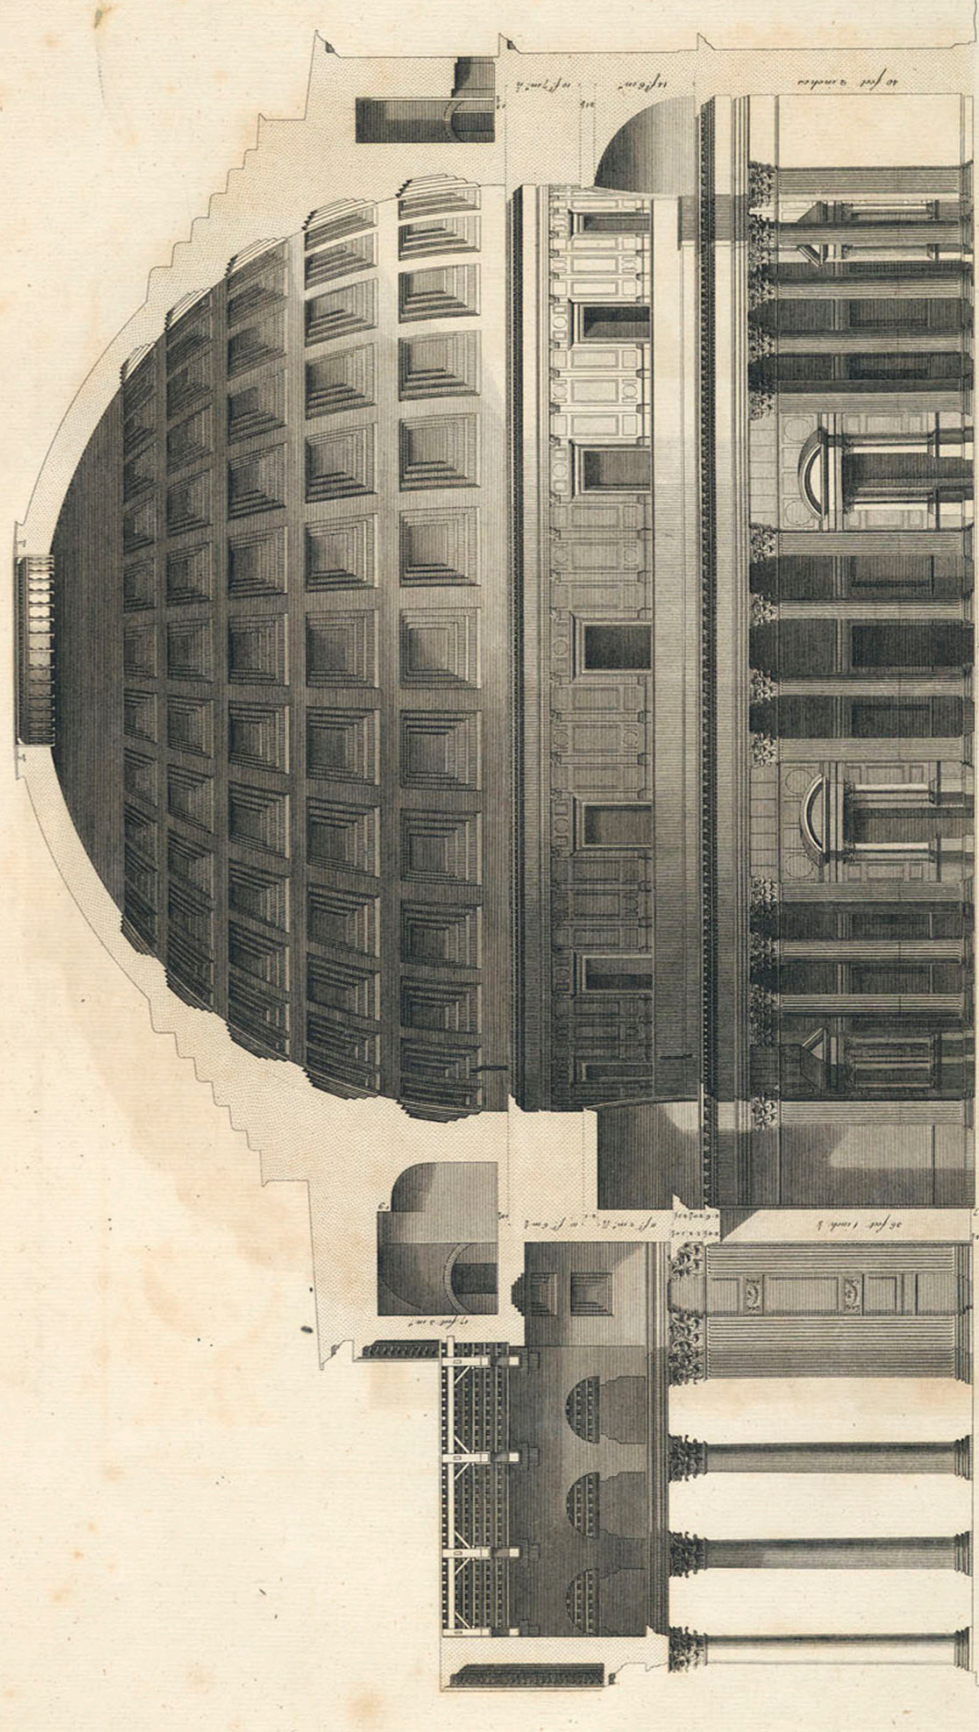

THE GROUND-PLAN OF THE PANTHEON AT ROME.

I. Plate

Half the Paris Foot or Foot Royal.

Scale of 10 Toichous, or 60 Feet.

Diogenes del.

PROFILE ON THE LENGTH OF THE PANTHEON AT ROME.

VI. 187

Diogenes del.

Diogenes del.

Marshall sculp.

Strappella del.

Half the Profile of the side opposite the Entrance.

Half the Profile of the Entrance-side.

Strappella del.

Marshall sculp.

Profile on the breadth of the Portico.

Strappella del.

Marshall sculp.