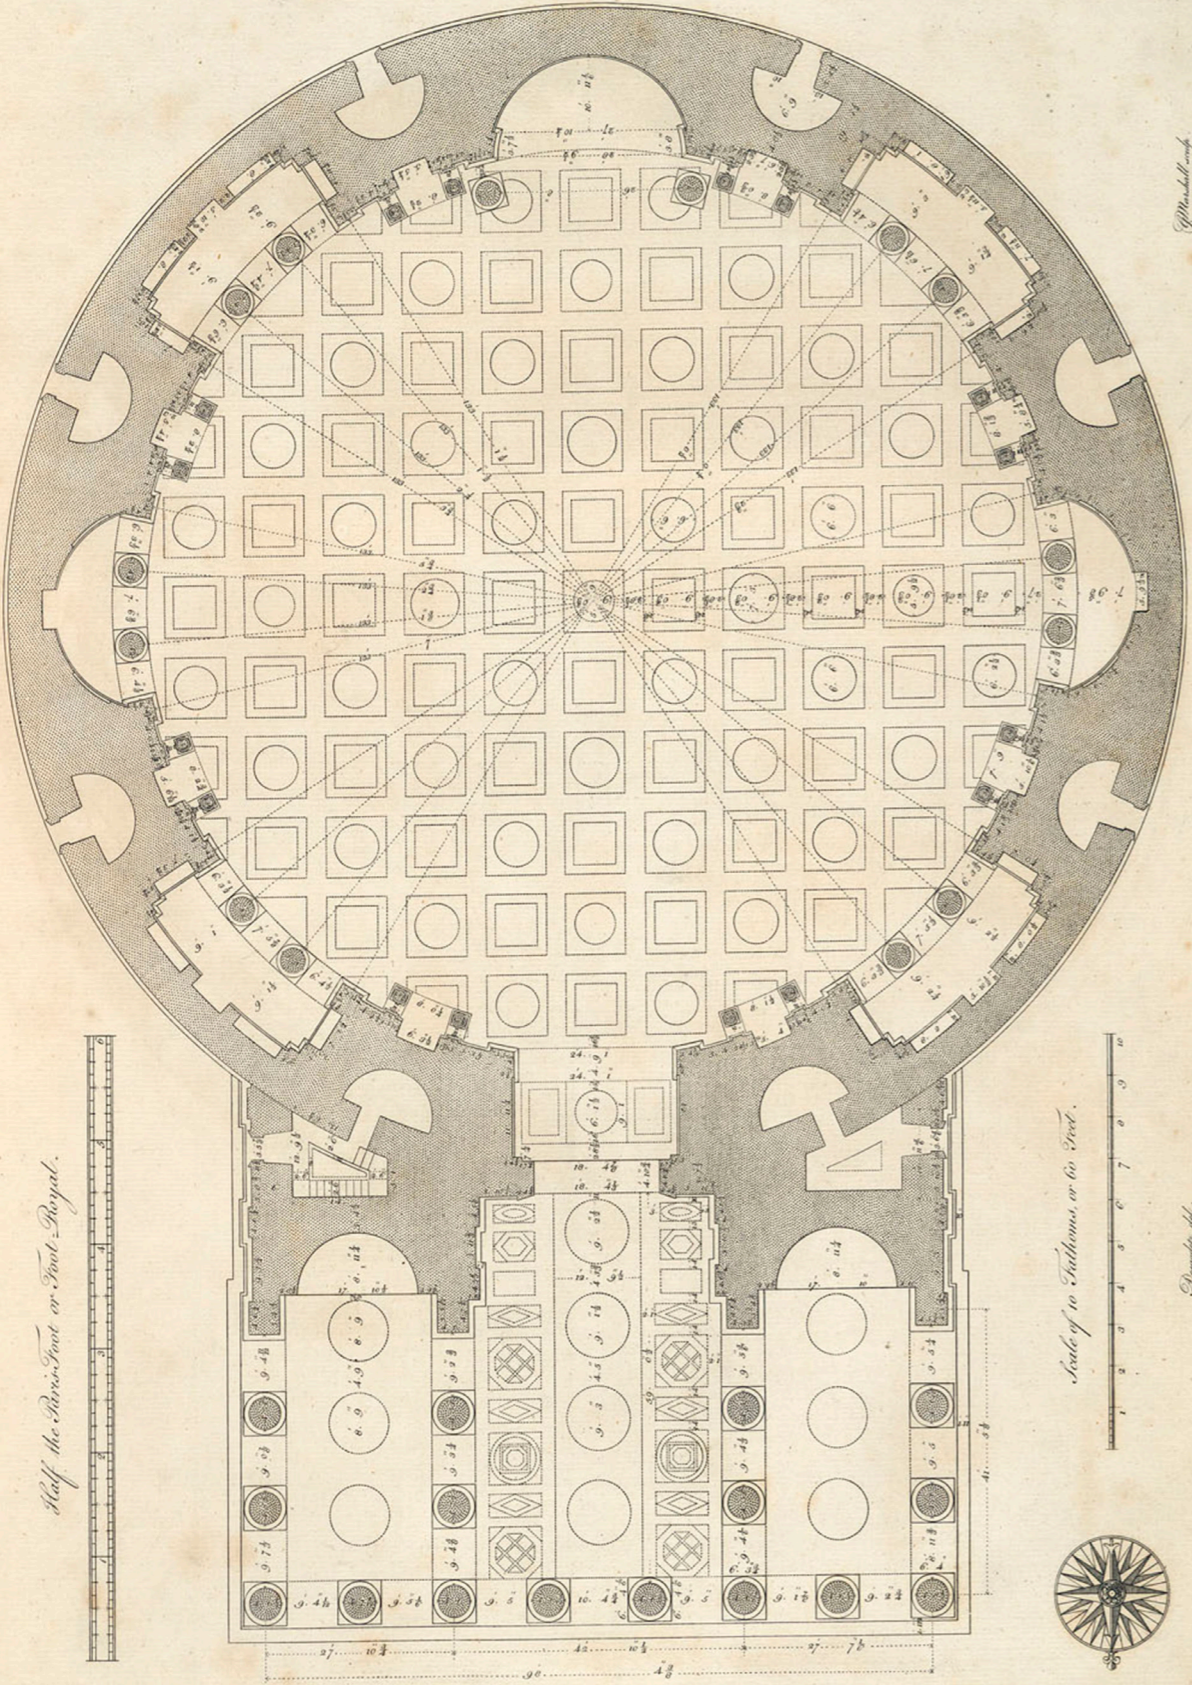

THE GROUND-PLAN OF THE PANTHEON AT ROME.

I. Plate

Half the Paris Foot or Foot Royal.

Scale of 10 Toichous, or 60 Feet.

Diogenes del.

PROFILE ON THE LENGTH OF THE PANTHEON AT ROME.

VI. 187

Diogenes del.

Diogenes del.

Marshall sculp.

Strappella del.

Half the Profile of the side opposite the Entrance.

Half the Profile of the Entrance-side.

Strappella del.

Marshall sculp.

Profile on the breadth of the Portico.

Strappella del.

Marshall sculp.