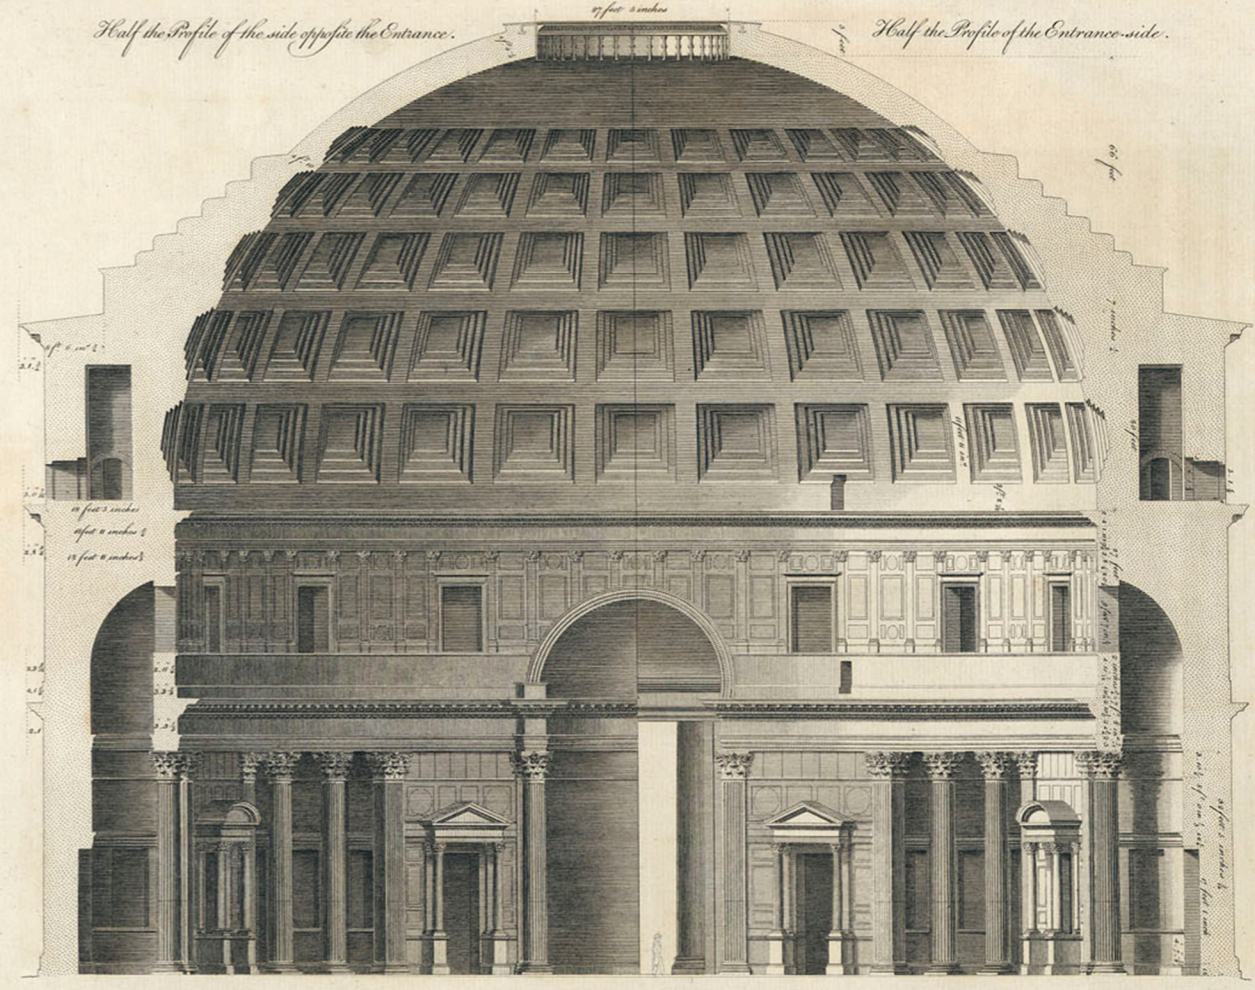

THE GROUND-PLAN OF THE PANTHEON AT ROME.

I. Plate

Half the Paris Foot or Foot Royal.

Scale of 10 Toichous, or 60 Feet.

Diogenes del.

PROFILE ON THE LENGTH OF THE PANTHEON AT ROME.

VI. 187

Diogenes del.

Diogenes del.

Marshall sculp.

Strappella del.

Half the Profile of the side opposite the Entrance.

Half the Profile of the Entrance-side.

Strappella del.

Marshall sculp.

Profile on the breadth of the Portico.

Strappella del.

Marshall sculp.