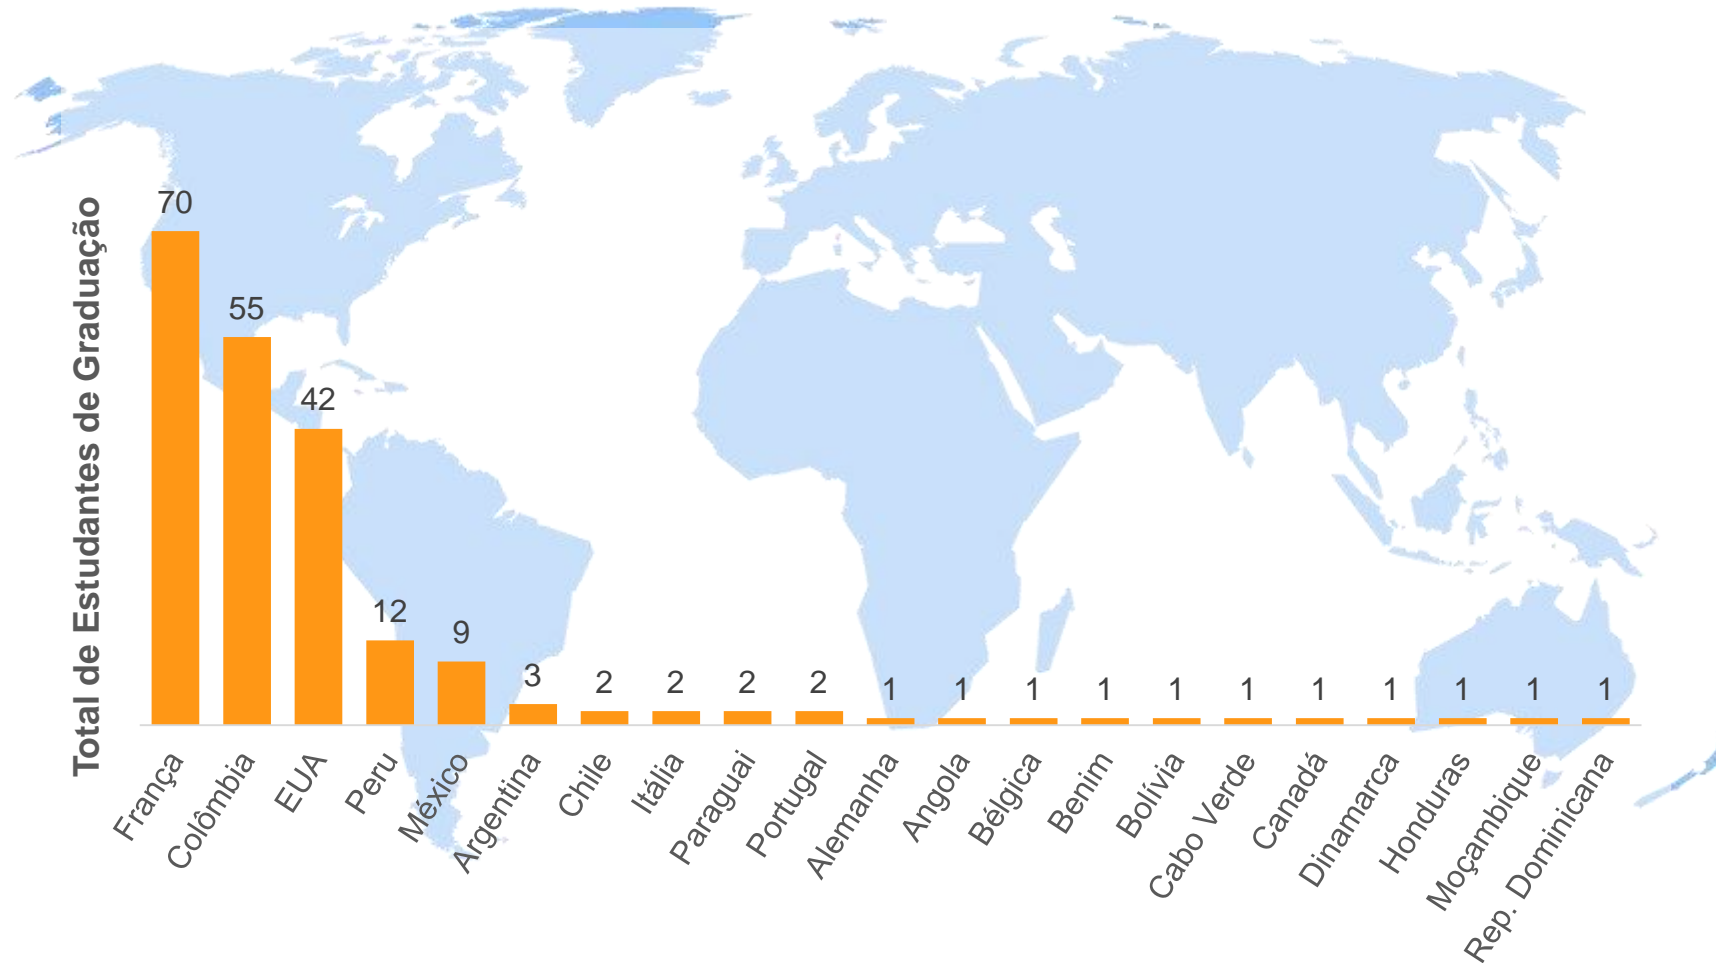

# The international mobility in the FZEA

# International Agreements

▷ Total: 98

# International mobility

▷ Total: **1,112**

▷ 795 from FZEA e 327 foreign students

\*até março de 2018

# Undergraduate mobility

▷ Foreign students from **35 countries**