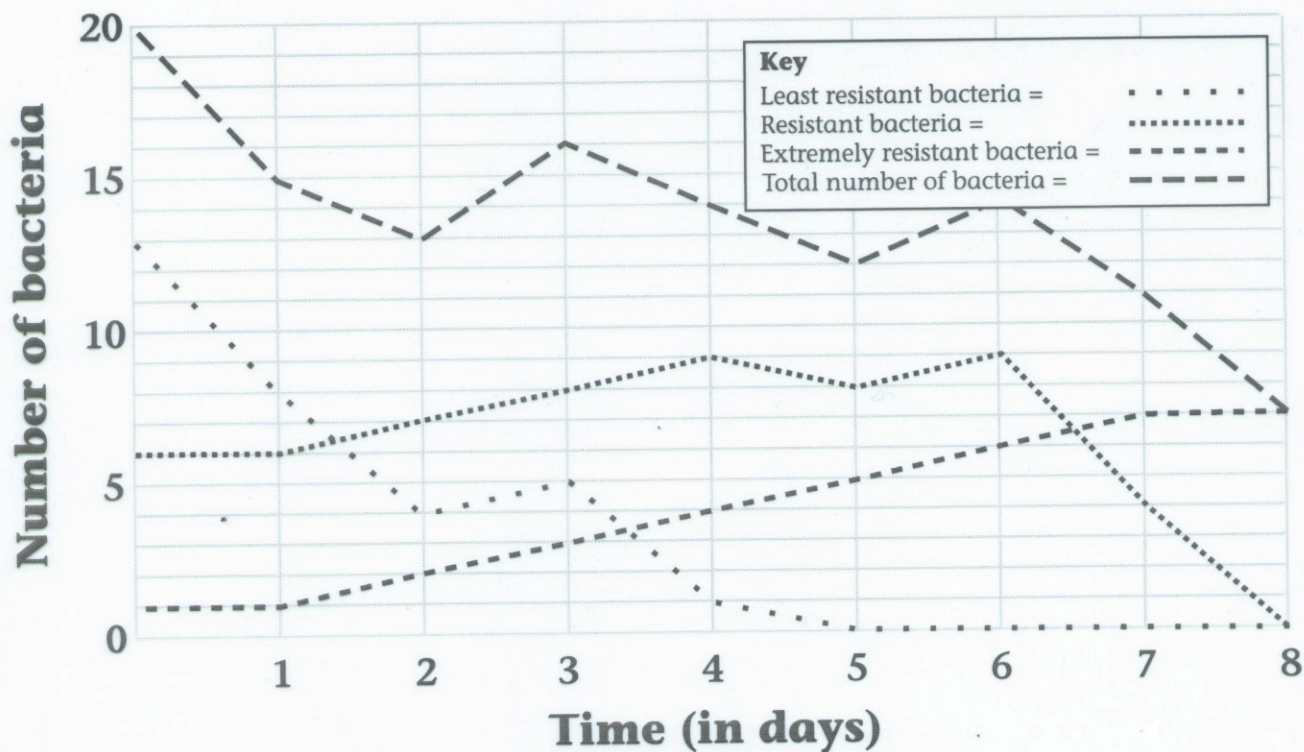

LAB-AIDS® #904S NATURAL SELECTION & ANTIBIOTIC-RESISTANT BACTERIA
 Transparency: Bacteria Graph Sample 2

Toss Number	Least Resistant Bacteria	Resistant Bacteria	Extremely Resistant Bacteria	Total
Initial	13	6	1	20
1	8	6	1	15
2	4	7	2	13
3 (forgot)	5	8	3	16
4	1	9	4	14
5	0	7	5	12
6 (forgot)	0	8	6	14
7	0	4	7	11
8	0	0	7	7