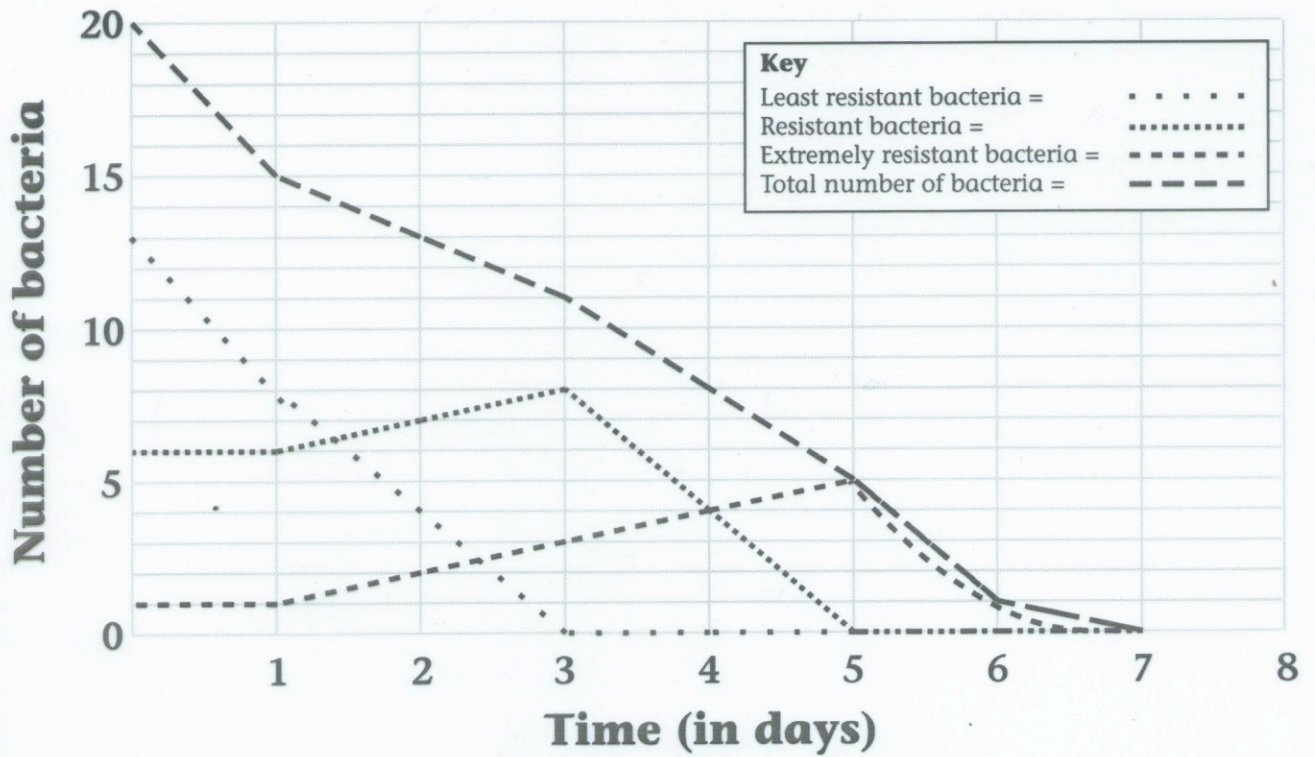

LAB-AIDS® #904S NATURAL SELECTION & ANTIBIOTIC-RESISTANT BACTERIA

Transparency: Bacteria Graph Sample 1

Toss Number	Least Resistant Bacteria	Resistant Bacteria	Extremely Resistant Bacteria	Total
Initial	13	6	1	20
1	8	6	1	15
2	4	7	2	13
3	0	8	3	11
4	0	4	4	8
5	0	0	5	5
6	0	0	1	1
7	0	0	0	0
8				