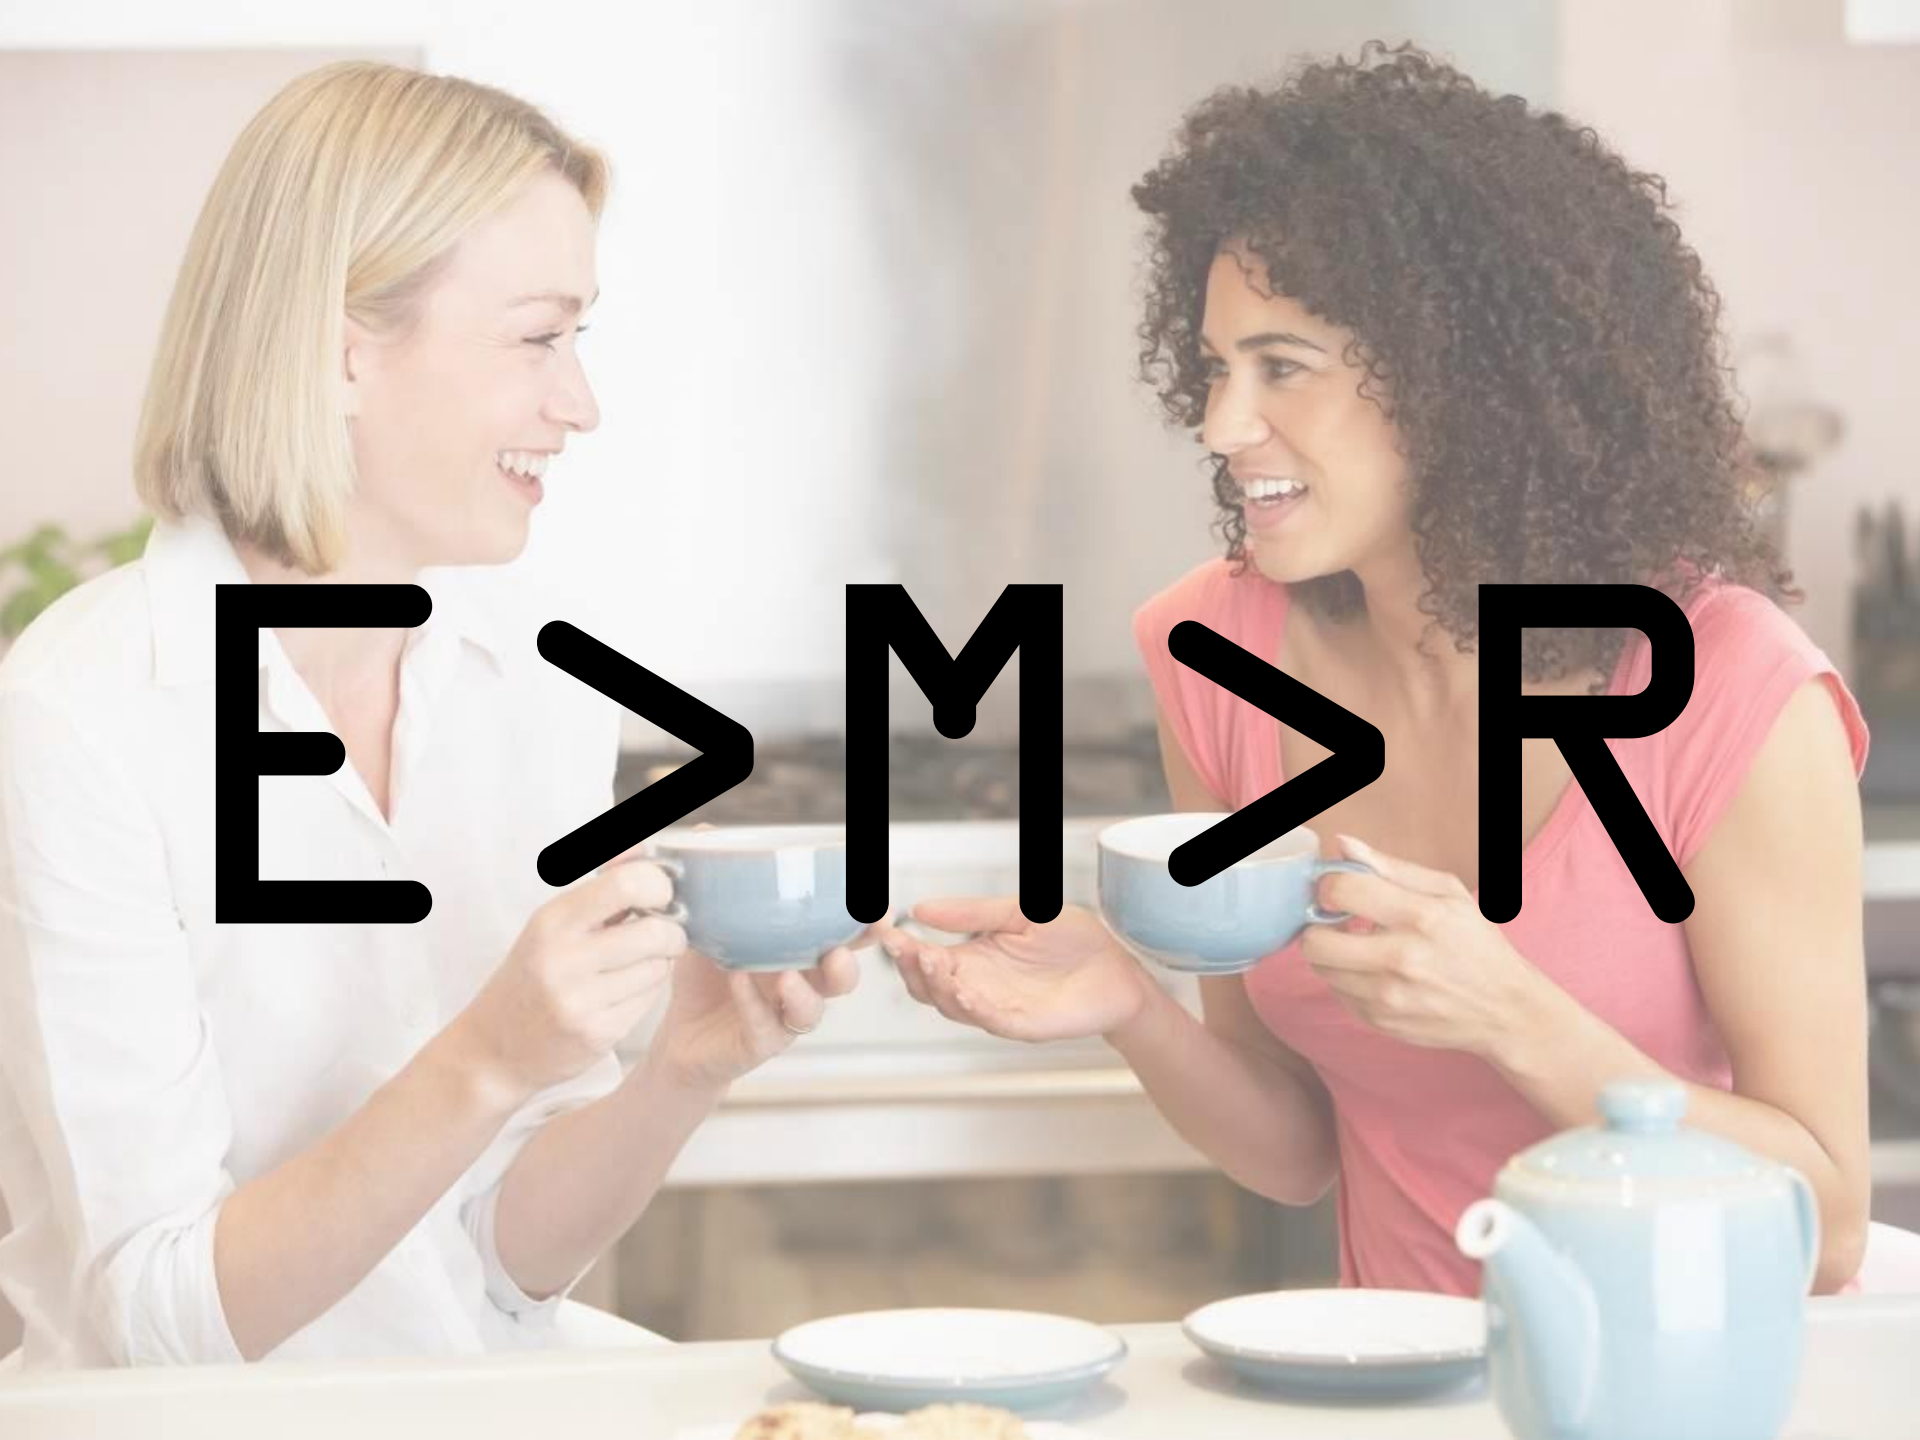

COMUNICAÇÃO EM SAÚDE

E > M > R

A glowing blue brain is the central focus, set against a dark blue background filled with binary code (0s and 1s) and bright, radiating light rays. The text is overlaid on the brain.

ESTADO ANÔMALO DO CONHECIMENTO

GATO

COMIDA

SAÚDE

A glowing blue brain is the central focus, set against a dark blue background filled with binary code (0s and 1s) and bright, radiating light rays. The brain is depicted with a textured, almost crystalline appearance, and the overall scene conveys a sense of digital intelligence and cognitive processing.